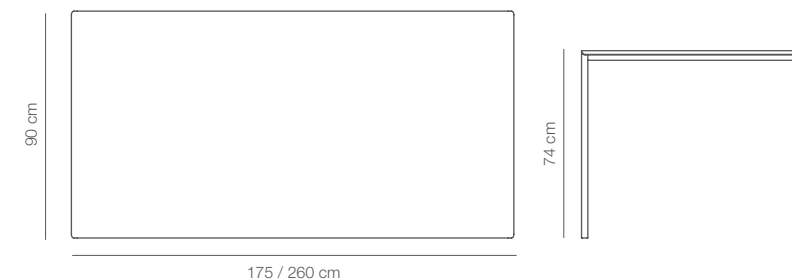

TURATI

Tavolo rettangolare con struttura in acciaio inox e piano in alluminio verniciato o rivestito in Breons (teak sintetico).

Rectangular table with stainless steel structure, surface in painted aluminium or covered in Breons (synthetic teak).