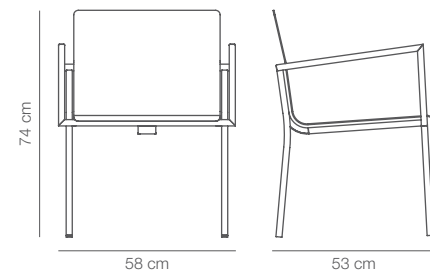

MISSORI

Poltrona impilabile con struttura in acciaio inox e seduta in alluminio verniciato o rivestita in Breons (teak sintetico).

Stacking armchair with stainless steel structure, seat in painted aluminium or covered in Breons (synthetic teak).